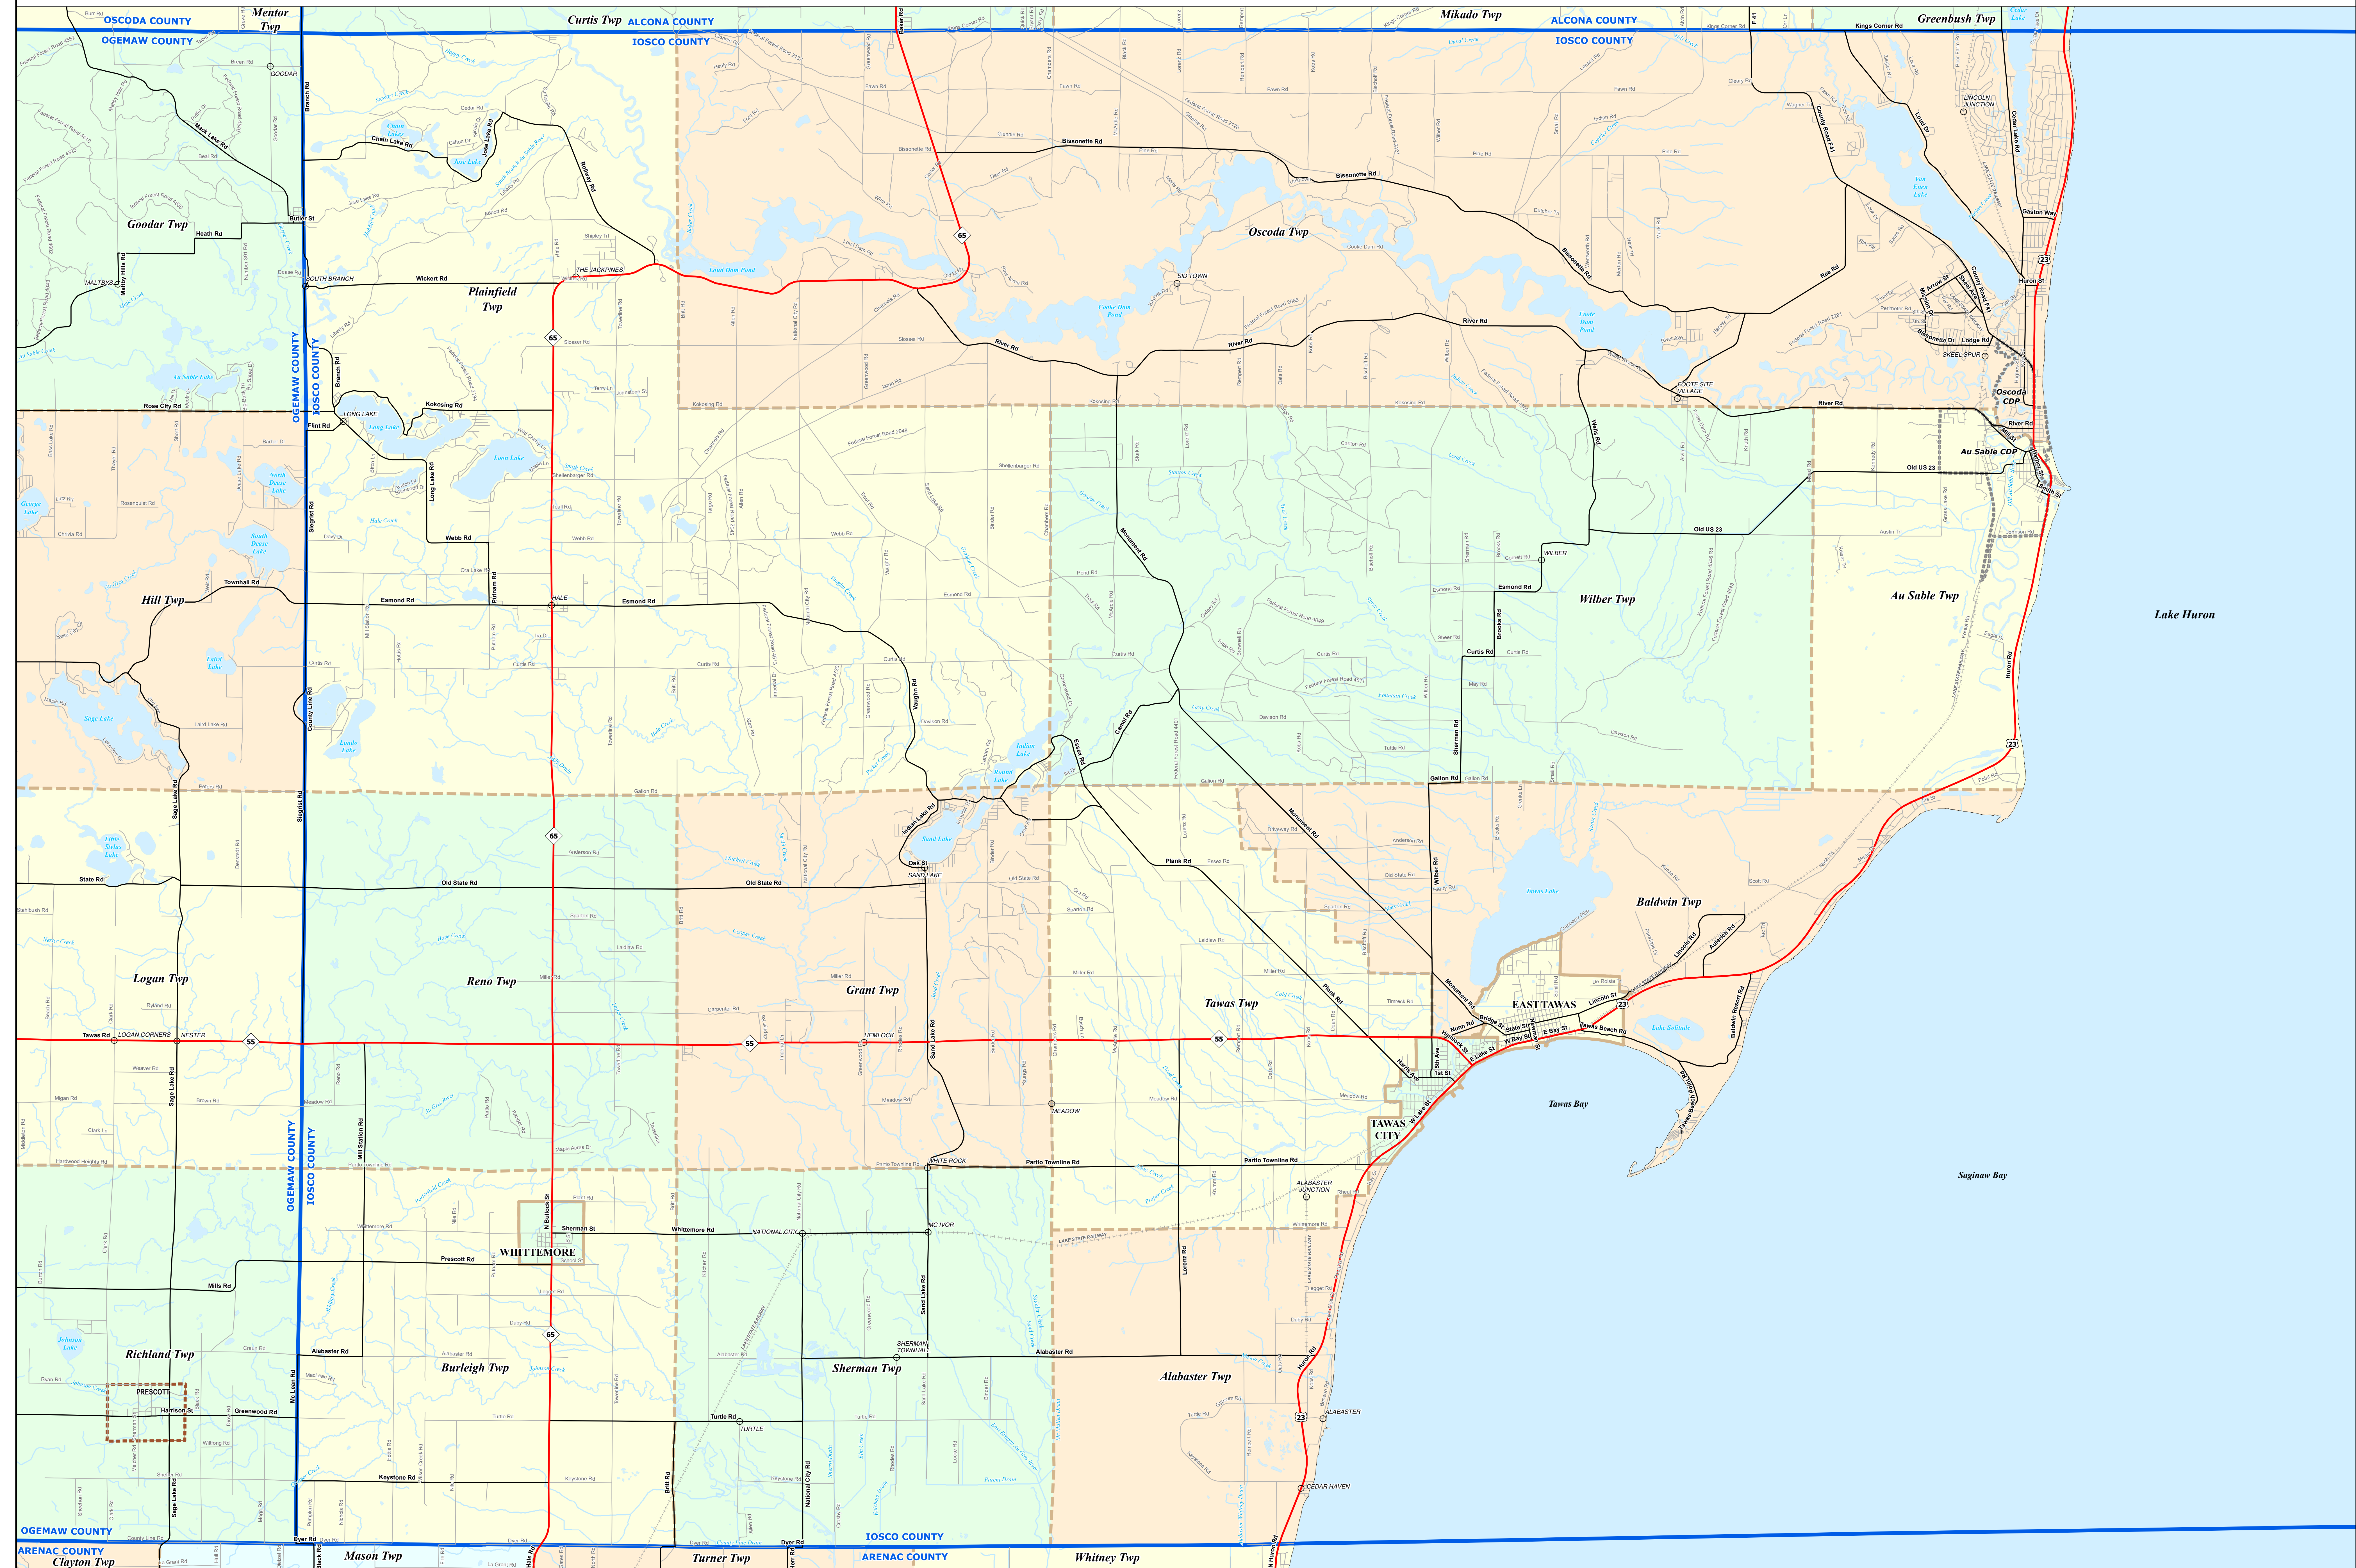

IOSCO COUNTY

0 0.5 1 2 Miles

Legend

- City
- Unincorporated Place
- Freeway
- Highway
- Primary Road
- Local Road
- Township
- Village
- Census Designated Place
- County
- State
- Railroad
- Water Feature
- River, Stream, or Drain

<http://www.michigan.gov/cgi>
06/01/17

Source: Michigan Geographic Framework, v17a